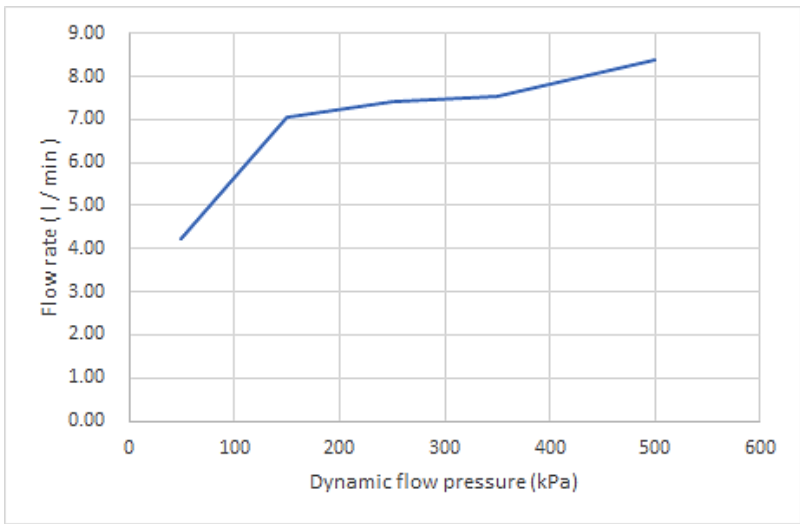

PROJECT		REF		REV	ITEM CODE	
LOCATION		DATE			PAGE	

SANITARY WARE SPECIFICATION SHEET

Item Descriptions	American Standard (PRC) 250mm square chrome plated rain shower head with 6mm thickness; nominated flow rate 7.3 l/min in WELS Grade 1 ; Registration No. SB 18-0132
Model	CF-S038.006.50
Finish	Chrome Plated
Manufacturer	American Standard (PRC)
Source	Acme Sanitary Ware Co. Ltd Mr. Eric Wong / Mr. Don Yuen
Contact Tel/Fax	(852) 2388-7171 / (852) 2710-8012
E-mail	acme@acmesanitary.com.hk
Website	www.acmesanitary.com.hk

Illustration/ Drawing

Dynamic flow pressure (kPa)	50	150	250	350	500
Flow rate (l/min)	4.25	7.05	7.43	7.53	8.40

* All information of the above is for the reference only. No prior notice is made if any changes.

牌子 / Brand	:	American Standard
型號 / Model	:	CF-S038.006.50
原產地 / Country or Region Origin	:	China

在用水效益標籤上展示的標誌 <i>Symbolic Presentation on the Water Efficiency Label</i>	:	 滴水點 <i>Water droplet(s)</i>
用水效益級別 <i>Water Efficiency Grade</i>	:	1
耗水量 <i>Water Consumption</i>	:	7.3 公升/分鐘 <i>litres/minute</i>